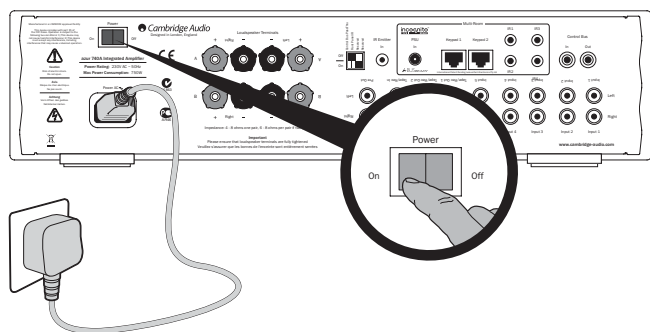

1

740A
Integrated Amplifier

740C
Upsampling Compact Disc Player

2

3

4

5

To get the best performance from your Azur 740A/740C please read the manual for more information.