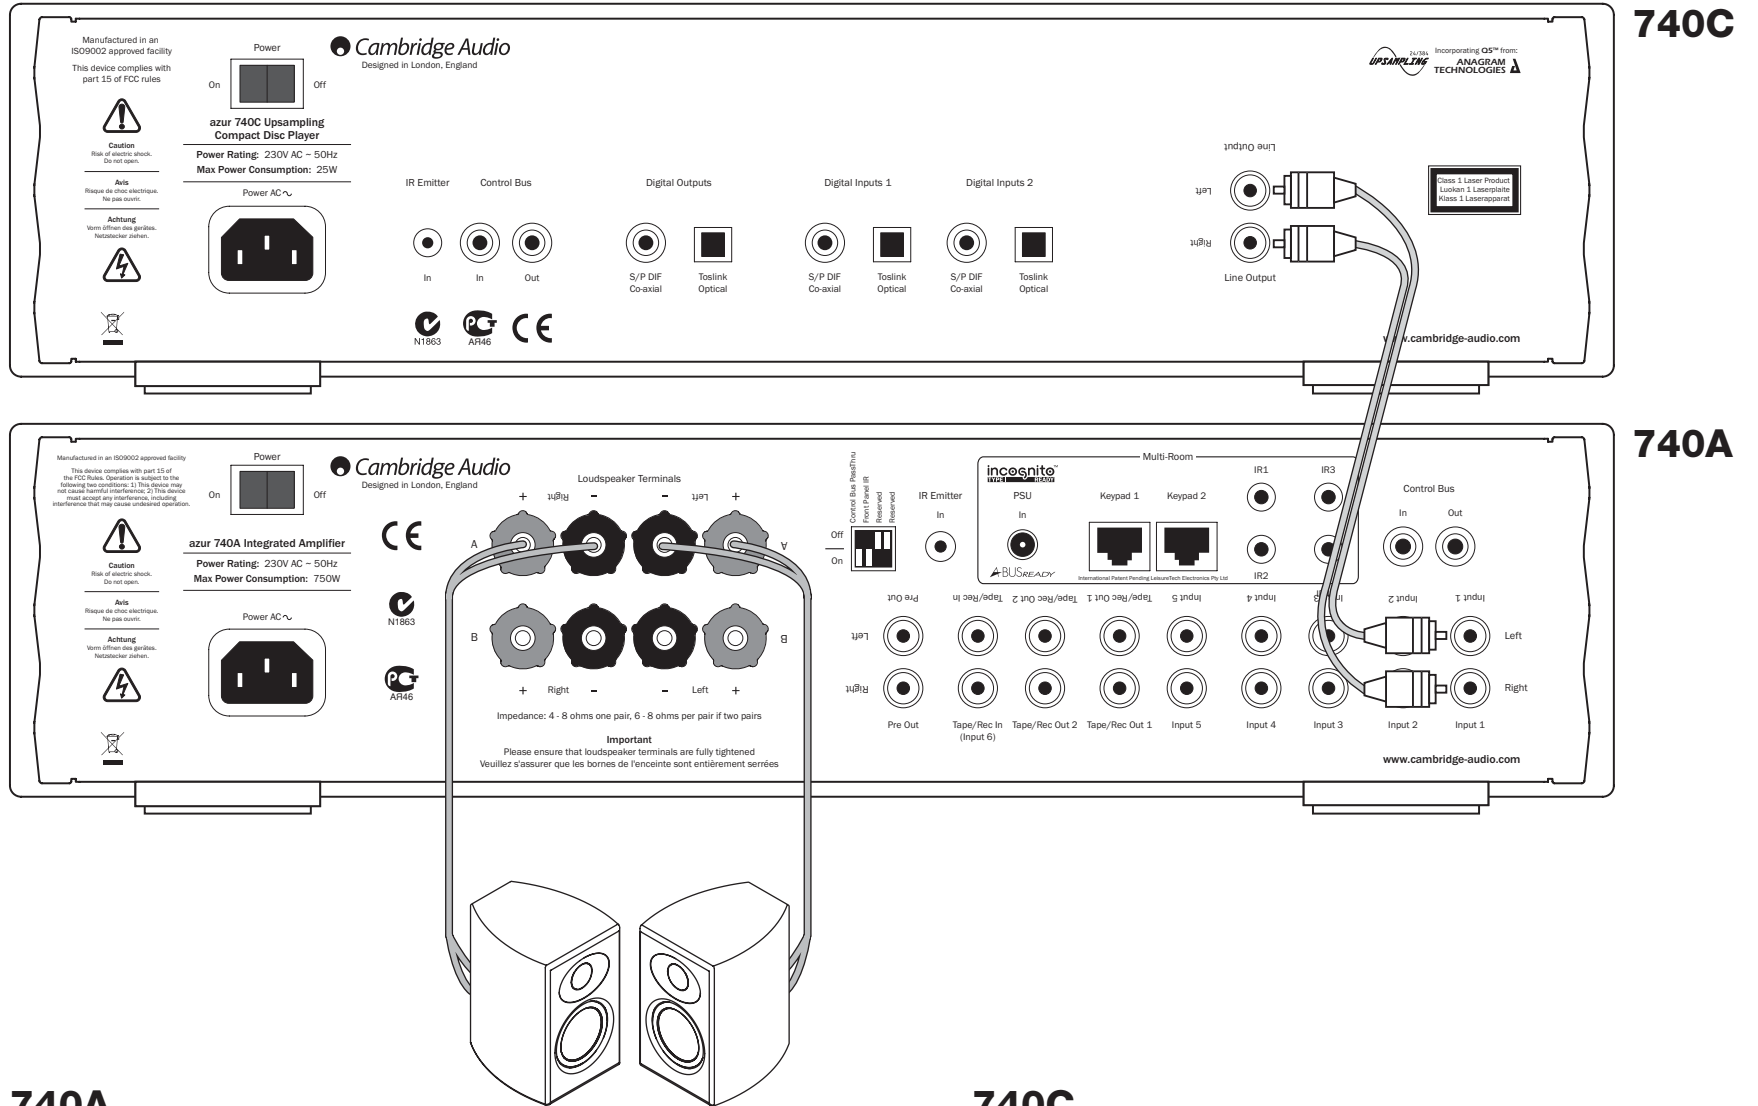

1

740A
Integrated Amplifier

740C
Upsampling Compact Disc Player

2

3

4

5

To get the best performance from your Azur 740A/740C please read the manual for more information.