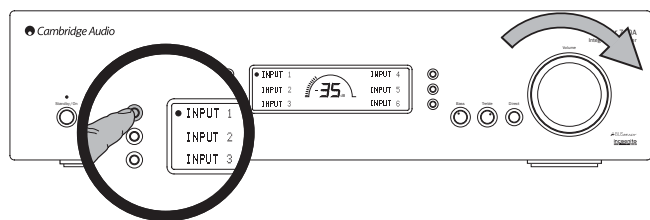

1

740A
Integrated Amplifier

740C
Upsampling Compact Disc Player

2

3

4

5

To get the best performance from your Azur 740A/740C please read the manual for more information.