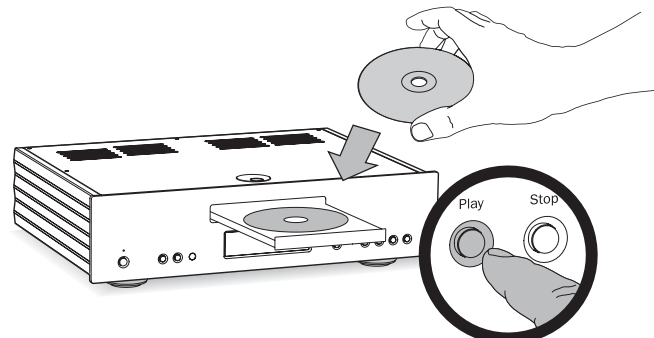

1

740A
Integrated Amplifier

740C
Upsampling Compact Disc Player

2

3

4

5

To get the best performance from your Azur 740A/740C please read the manual for more information.