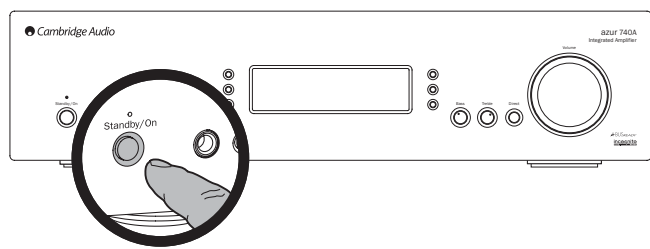

1

740A
Integrated Amplifier

740C
Upsampling Compact Disc Player

2

3

4

5

To get the best performance from your Azur 740A/740C please read the manual for more information.