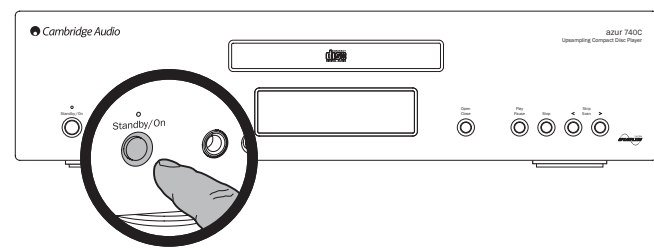

1

740A
Integrated Amplifier

740C
Upsampling Compact Disc Player

2

3

4

5

To get the best performance from your Azur 740A/740C please read the manual for more information.