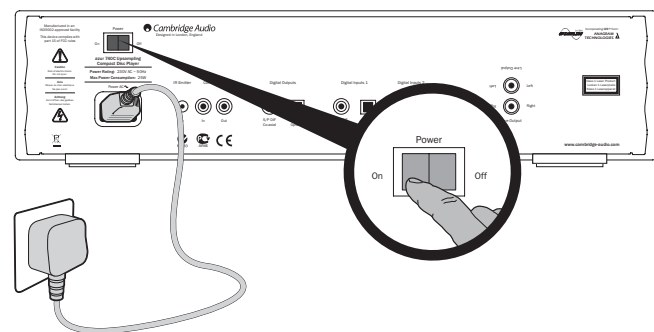

1

740A
Integrated Amplifier

740C
Upsampling Compact Disc Player

2

3

4

5

To get the best performance from your Azur 740A/740C please read the manual for more information.