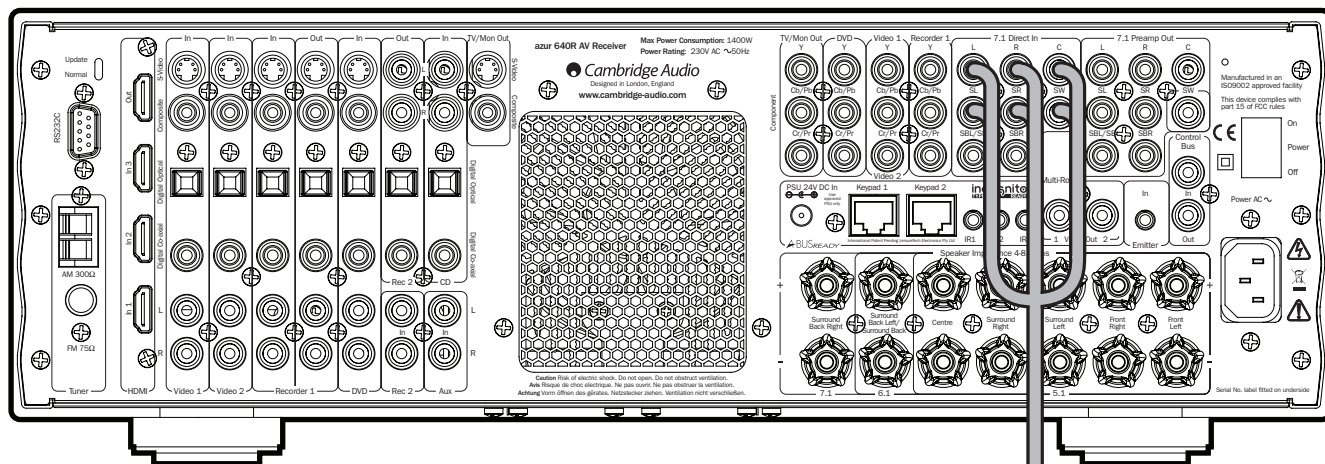

How do I connect my DVD player to my 640R amplifier for DVDA/SACD?

640R

**Set of 5.1
analogue
phono leads**

DVD player