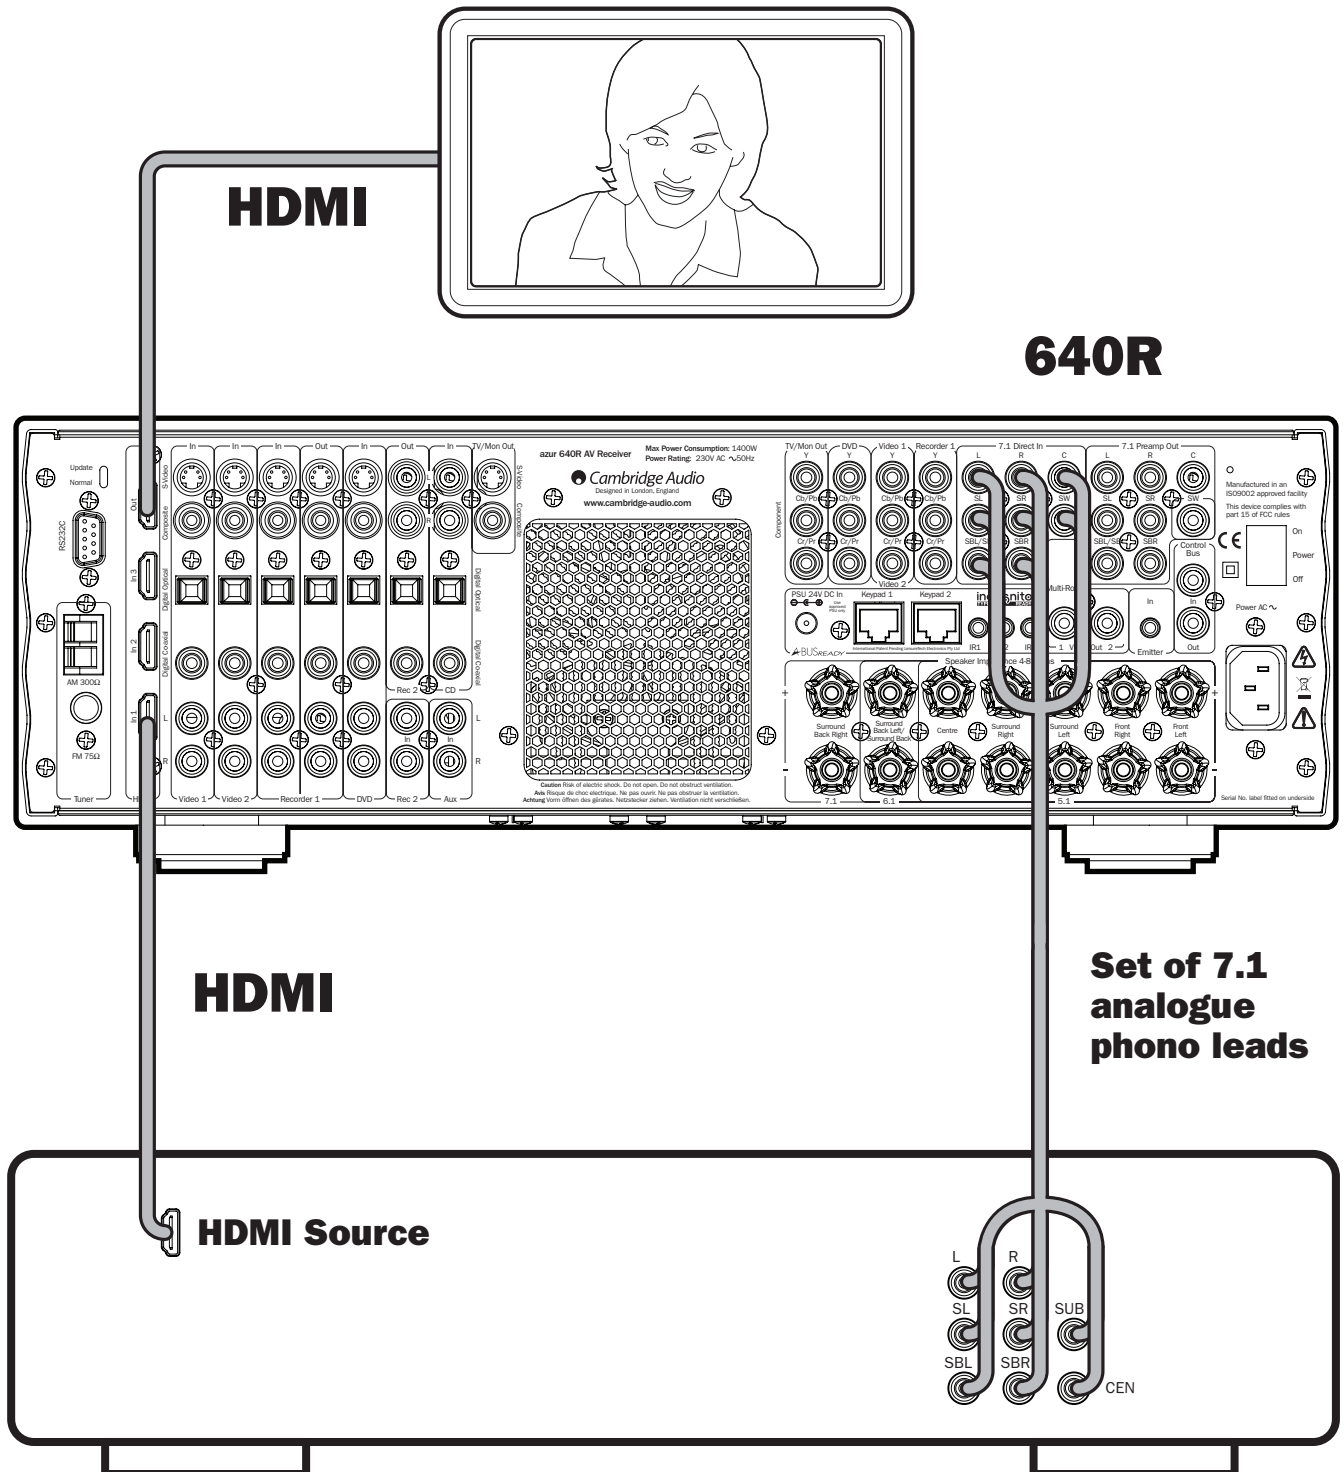

How do I connect my HD player?

HD-DVD/Blu-Ray player